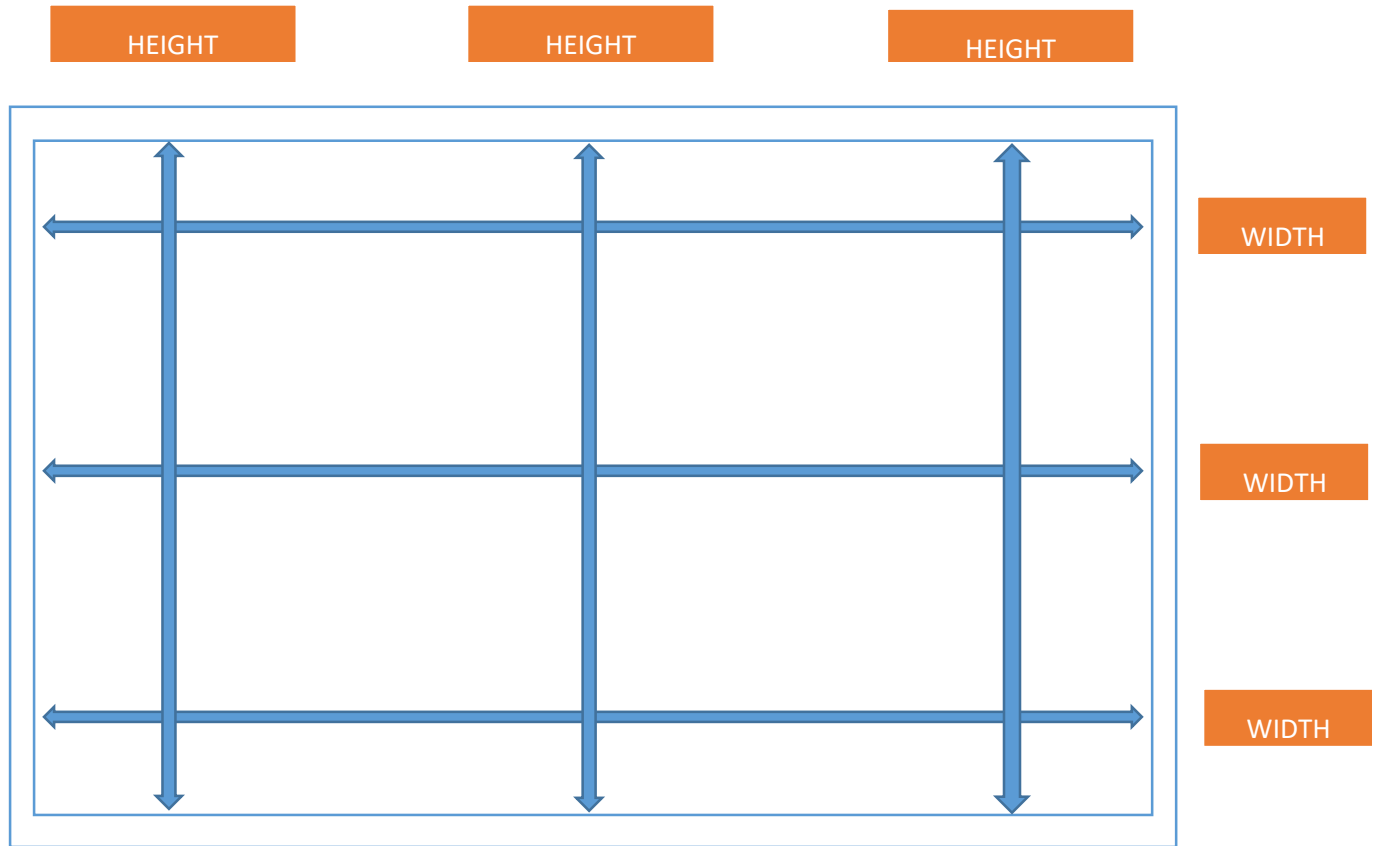

Customize Design Doors & Windows | The Best View