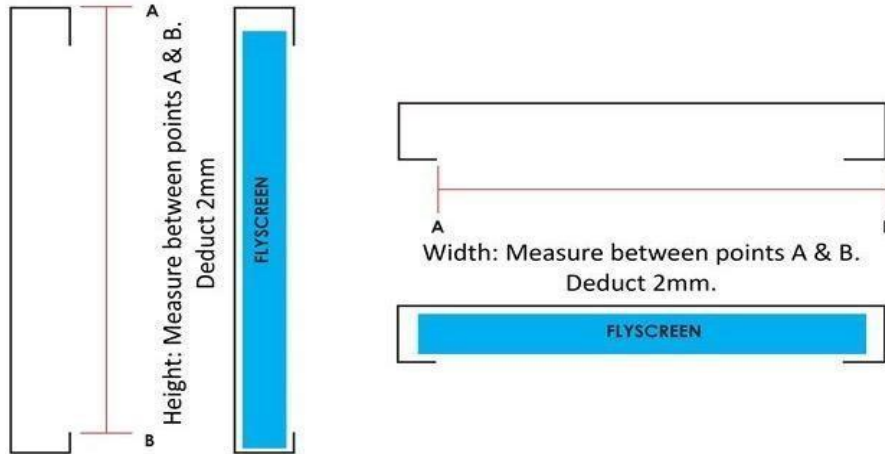

Sliding Fly Doors Measurements:

Height Measurements: Top