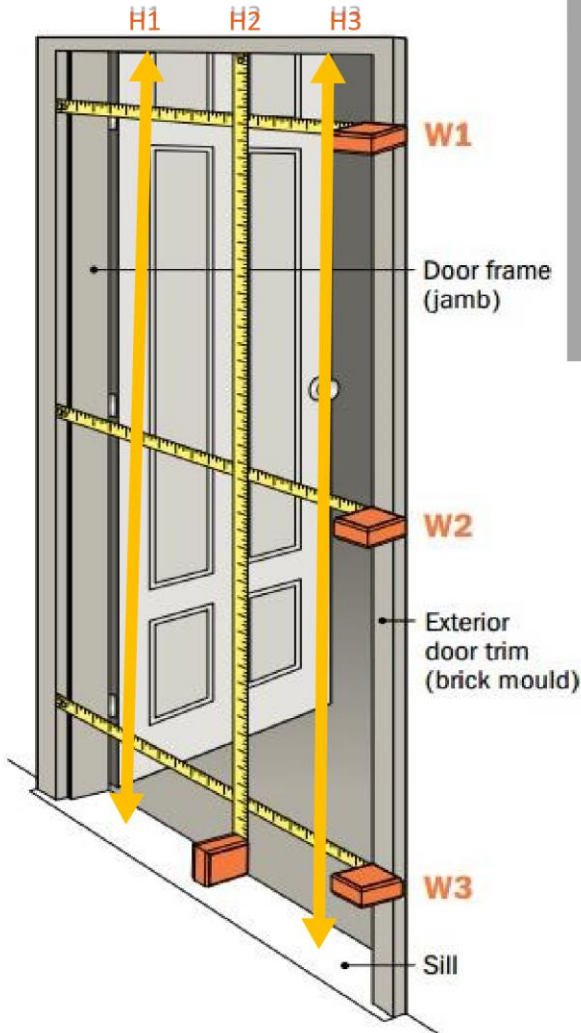

1. **1. Height:** Measure for height **H1, H2, H3** from sill to the underside of exterior trim at the top of the door.

Record:

H 1 _____

H 2 _____

H 3 _____

1. **2. Width:** Measure for width at the top **W1**, center **W2** and bottom **W3** from sill to the underside of exterior trim at the top of the door.

Record:

W 1 _____

W 2 _____

W 3 _____

1. **3. Lock Height:** Measure the lock height from the sill.

Instruction: Make sure it will not touch with current door lock.

1. **4. Left / Right side:** Door Lock is on your left or right side (open and close) from outside.

Record: Left side door lock or right side door lock.

Open from outside.

Installation - Replacement - Repairs

Fly Screens | Windows | Blinds | Doors

1300 39 40 62

www.diamondaluminium.com.au

sales@diamondaluminium.com.au, admin@diamondaluminium.com.au

27/71 Kurrajong Ave, Mount Druitt NSW 2770